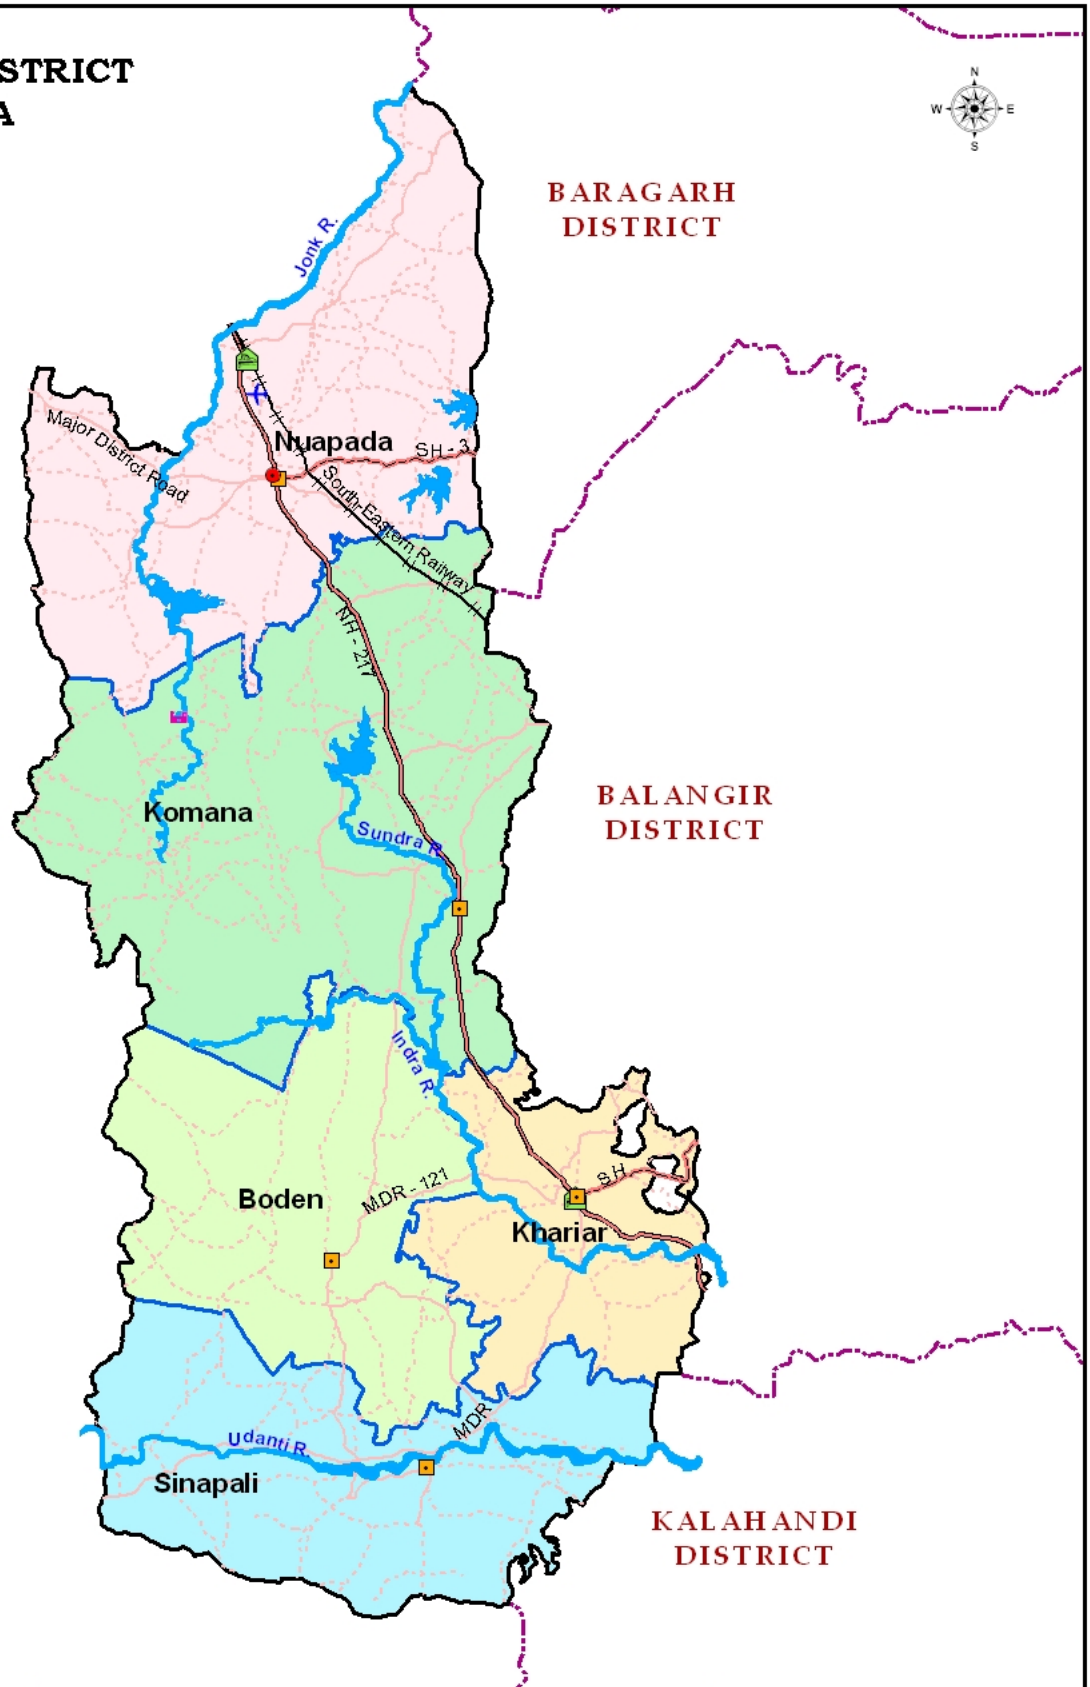

**NUAPADA DISTRICT
ORISSA**

**BARAGARH
DISTRICT**

C
H
H
A
T
I
S
G
A
R
H

**BALANGIR
DISTRICT**

**KALAHANDI
DISTRICT**

INDIA	ORISSA	LEGEND		Scale :
		<ul style="list-style-type: none"> ● District Headquarter ■ Block Headquarter Fire Station Landing ground Fort River Block Boundary District Boundary 	<ul style="list-style-type: none"> Railway line National Highway State Highway Major district Road Other District Road Other Road 	<p>10 5 0 10 Kilometers</p> <p>Prepared By:</p> <p style="text-align: right;">GIS Division NIC, Bhubaneswar.</p>